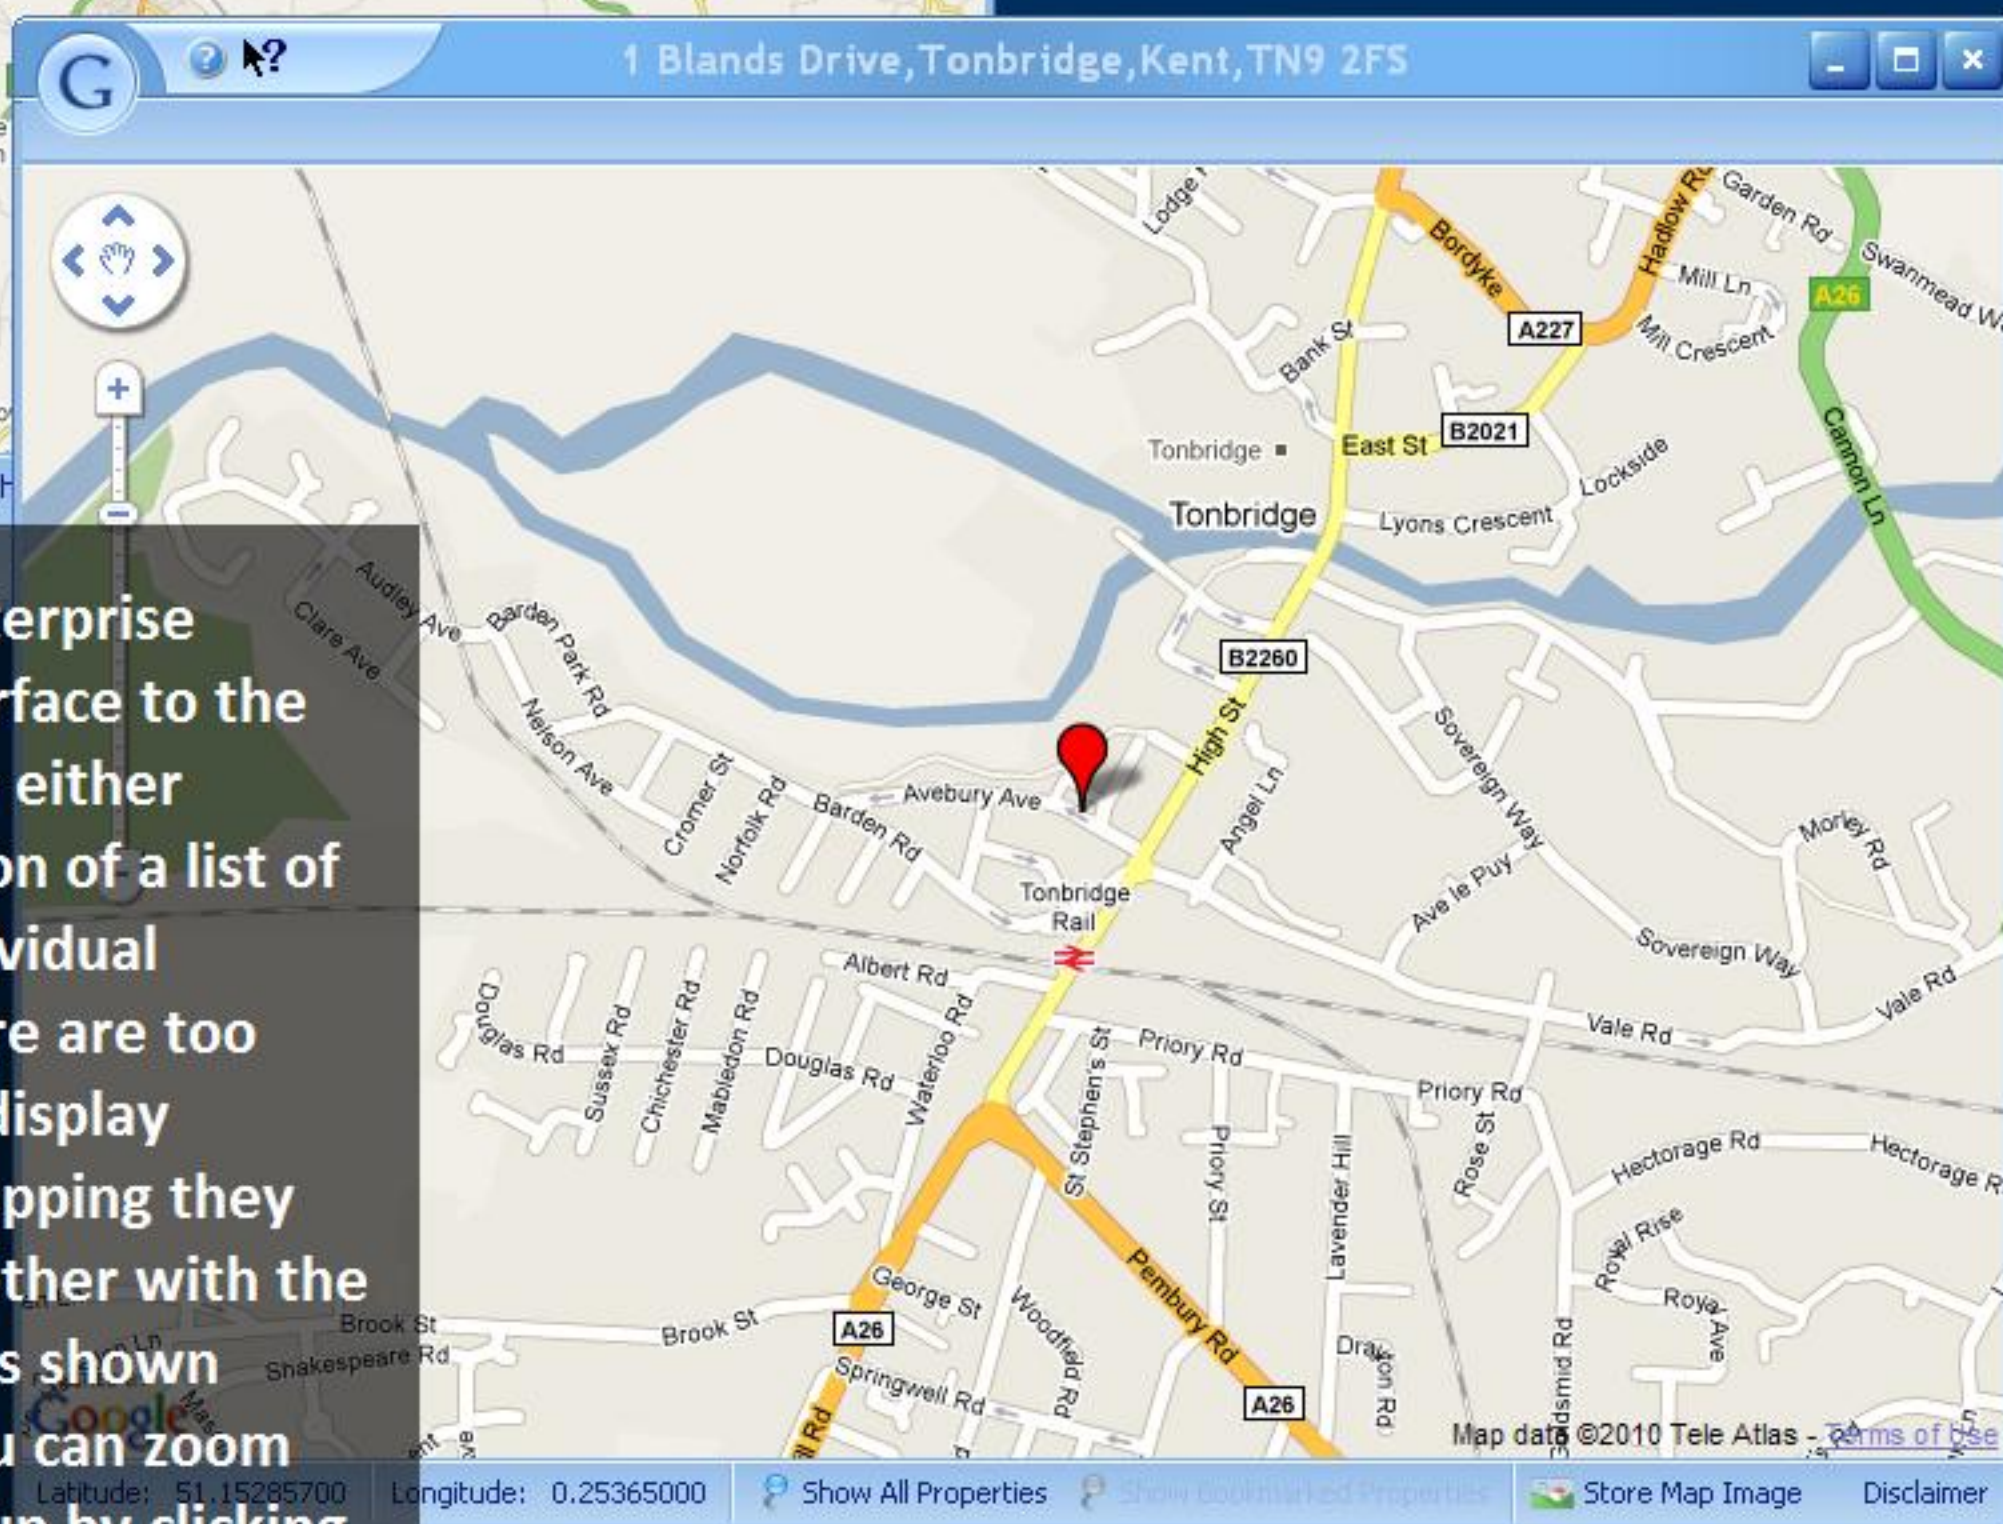

ESTATE AGENT PRO ENTERPRISE ADDITIONAL INFORMATION

Estate Agent Pro Enterprise incorporates an interface to the Google Maps API for either displaying the location of a list of properties or an individual property. When there are too many properties to display without them overlapping they will be grouped together with the number of properties shown inside the group. You can zoom down inside the group by clicking on it. There is also a facility to retrieve and store directions from your office to any property. These directions can then be automatically incorporated in to your property particulars

The usage of Google Maps is in accordance with the "Disclaimer" link displayed at the bottom right hand corner of the map. The "Terms of Use" agreement is between yourselves and Google Maps. The interface to Google Maps could be changed, or removed, or made chargeable at the discretion of Google Maps. Pair Software LLP will try to keep this interface available but cannot guarantee it.