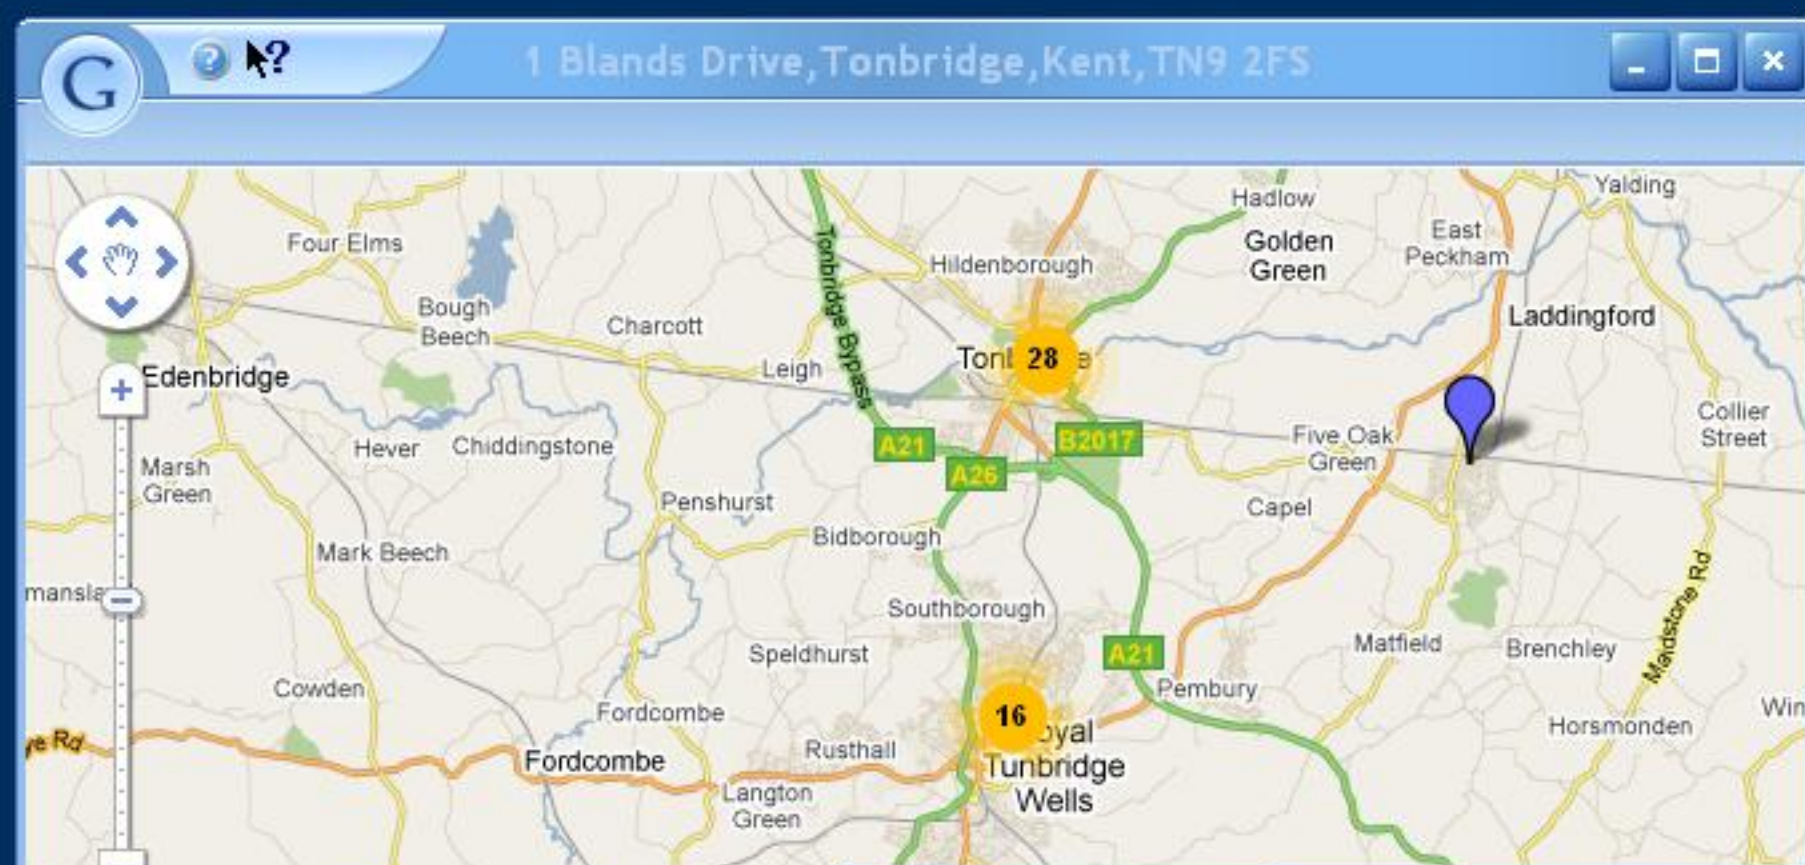

ESTATE AGENT PRO ENTERPRISE ADDITIONAL INFORMATION

Estate Agent Pro Enterprise incorporates an interface to the Google Maps API for either displaying the location of a list of properties or an individual property. When there are too many properties to display without them overlapping they will be grouped together with the number of properties shown inside the group. You can zoom down inside the group by clicking on it. There is also a facility to retrieve and store directions from your office to any property. These directions can then be automatically incorporated in to your property particulars

The usage of Google Maps is in accordance with the "Disclaimer" link displayed at the bottom right hand corner of the map. The "Terms of Use" agreement is between yourselves and Google Maps. The interface to Google Maps could be changed, or removed, or made chargeable at the discretion of Google Maps. Pair Software LLP will try to keep this interface available but cannot guarantee it.